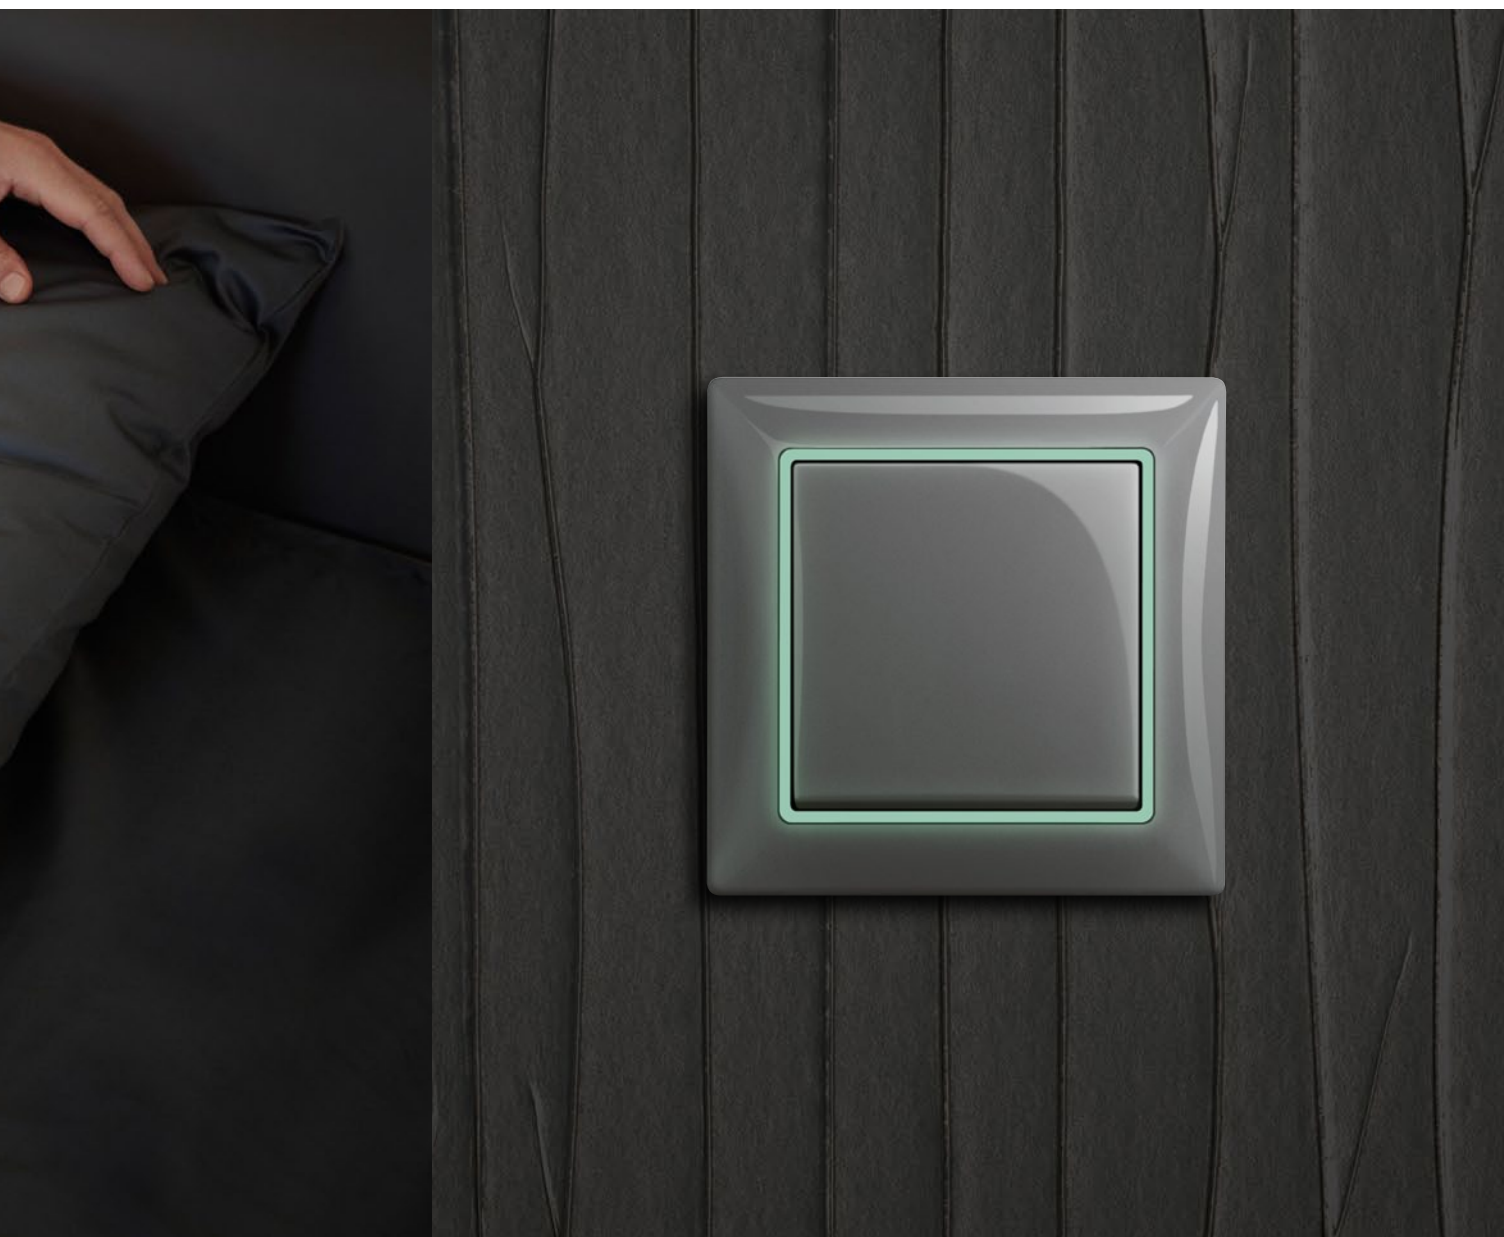

08 basic55®, alpine white / light green

A shining example for functional design.

Pure and elegant during the day and a pure delight in the evening. The illuminated colour frame lends this interesting basic55® version an especially practical note. It turns it into a safe signpost in the dark. An intelligent as well as pleasant effect which combines perfect aesthetics with practical value.